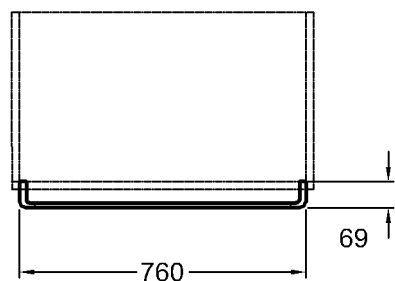

Bathroom range

Silk

± 0 = OKFFB

Model: **Towel rail**
Model no.: 516045
Surface: chrome-plated
Dimensions: 430 x 69 x 28 mm
Weight: 0,4 kg
Combinability: with all **wash basin plates**, installation on the side and **Varicor® shelf**, model no. 416036, of the Silk bathroom range.

± 0 = OKFFB

Model: **Towel rail**
Model no.: 516078
Surface: chrome-plated
Dimensions: 760 x 69 x 28 mm
Weight: 0,6 kg
Combinability: with all **wash basin plates**, model no. 816240, 816340, 816241, 816341, 816242, 816342, 816243, 816343, front installation and **Varicor® shelf**, model no. 416036, of the Silk bathroom range.