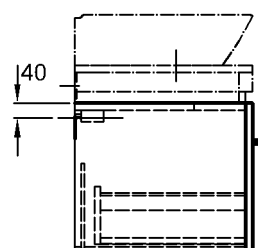

Bathroom range

Silk

± 0 = OKFFB

Model: **Vanity unit**
with drawer,
handle chrome-plated
Model no. and
corpus/front:
816060 oak genuine wood
veneer
816061 wenge pangar
genuine wood
veneer
816062 white high gloss
Dimensions: 600 x 470 x 400 mm
Weight: 20,0 kg

Only in combina- **Wash basin plates,**
tion with: model no. 816260, 816360,
816240, 816340, 816241,
816341, 816242, 816342,
816243, 816343, of the Silk
bathroom range.

Combinability: with **wash basins,**
model no. 121650, 121655,
121660, of the Silk bathroom
range.

Optional:
Model: **Drawer inlet**
Model no.: 516060
Dimensions: 600 mm

± 0 = OKFFB

Model: **Vanity unit**
with drawer,
handle chrome-plated
Model no. and
corpus/front:
816080 oak genuine wood
veneer
816081 wenge pangar
genuine wood
veneer
816082 white high gloss
Dimensions: 800 x 470 x 400 mm
Weight: 26,0 kg

Only in combina- **Wash basin plates,**
tion with: model no. 816280, 816380,
of the Silk bathroom range.

Combinability: with **wash basins,**
model no. 121660, 121680,
of the Silk bathroom range.

Optional:
Model: **Drawer inlet**
Model no.: 516080
Dimensions: 800 mm