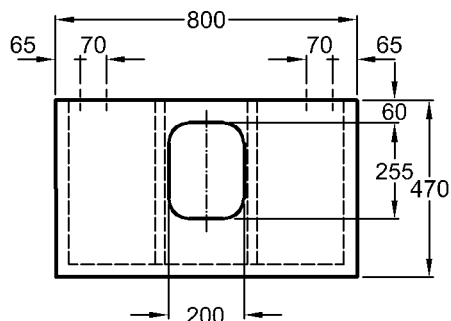

Model: **Wash basin plate**
with centred siphon cut-out

Model no. and surface: 816280 oak genuine wood veneer
816380 wenge pangar genuine wood veneer

Dimensions: 800 x 470 x 100 mm

Weight: 8,5 kg

Combinability: with **wash basins**, model no. 121660, 121680, and all **vanity units**, model no. 816080, 816081, 816082, **towel rail**, model no. 516045, and **beauty module**, model no. 816250, 816350, of the Silk bathroom range.

± 0 = OKFFB

* Please use a tap with flexible connection pipes!