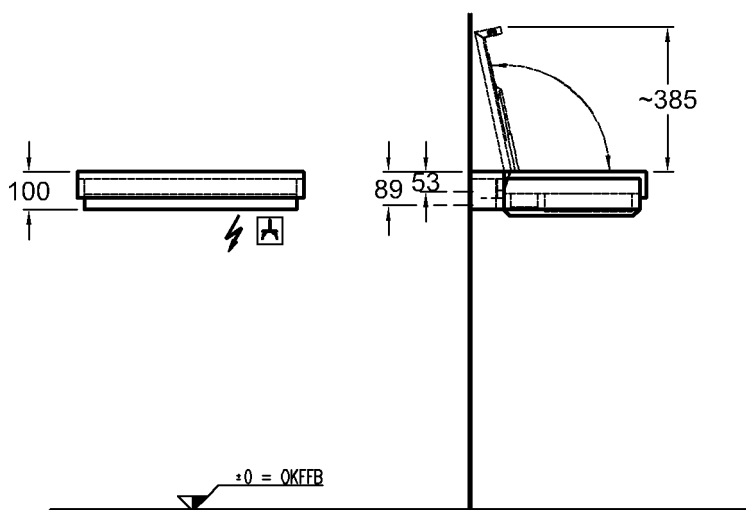

Bathroom range

Silk

Model: **Beauty module**
with mirror and light

Model no. and
corpus: 816250 oak genuine wood
veneer
816350 wenge pangar
genuine wood
veneer

Dimensions: 600 x 470 x 100 mm

Weight: 14,5 kg

Combinability: with **wash basin plates**,
model no. 816240, 816340,
816241, 816341, 816242,
816342, 816243, 816343,
816260, 816360, 816280,
816380, 816200, 816300,
816220, 816320, of the Silk
bathroom range.