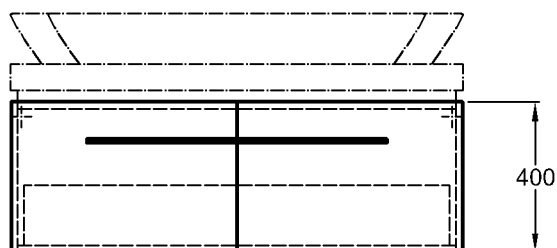

Bathroom range

Silk

± 0 = OKFFB

Model: **Vanity unit**
with drawer,
handle chrome-plated
Model no. and
corpus/front: 816010 oak genuine wood
veneer
816011 wenge pangar
genuine wood
veneer
816012 white high gloss
Dimensions: 1000 x 470 x 400 mm
Weight: 31,0 kg

Only in combina- **Wash basin plates,**
tion with: model no. 816200, 816300,
of the Silk bathroom range.

Combinability: with **wash basins,**
model no. 121680, 121600, of
the Silk bathroom range.

Optional:
Model: **Drawer inlet**
Model no.: 516100
Dimensions: 1000 mm

± 0 = OKFFB

Model: **Vanity unit**
with 2 drawers, 2 handles
chrome-plated
Model no. and
corpus/front: 816020 oak genuine wood
veneer
816021 wenge pangar
genuine wood
veneer
816022 white high gloss
Dimensions: 1200 x 470 x 400 mm
Weight: 37,5 kg

Only in combina- **Wash basin plates,**
tion with: model no. 816220, 816320, of
the Silk bathroom range.

Combinability: with **wash basins,**
model no. 121600, 121620,
121625, of the Silk bathroom
range.

Optional:
Model: **Drawer inlet**
Model no.: 516060
Dimensions: 600 mm

Weights and dimensions are subject to the usual material specific tolerances of ± 2%.
The catalog drawings are on a scale of 1:20, unless noted otherwise.

KERAMAG
Part of the Sanitec Group