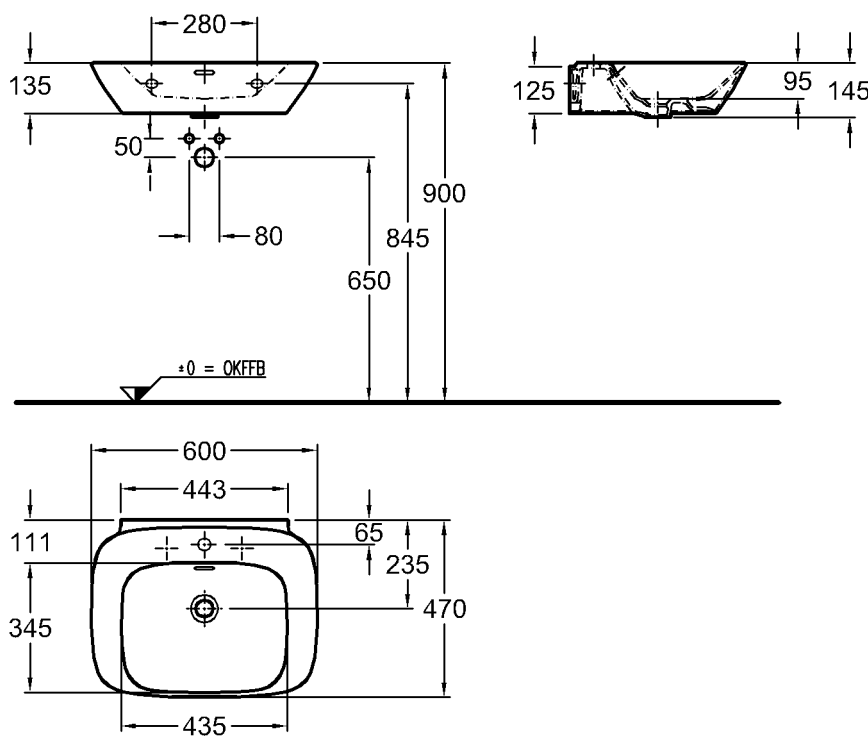

Silk - sophisticated, comfortable, elegant.

Bathroom range

Silk

Model: **Wash basin**
 C €, EN 32, 14 688
 with overflow

Model no.: 121660

Dimensions: 600 x 470 mm

Material: Keralith (fine fire clay)

Weight: 14,5 kg

Model:

Half-pedestal

Model no.: 292610

Dimensions: 225 x 349 mm

Material: Keravit (sanitary china)

Weight: 7,0 kg

Model:

Kerafix half-pedestal fixing set

Model: **Pedestal**
 Model no.: 292600
 Dimensions: 220 x 270 mm
 Material: Keravit (sanitary china)
 Weight: 13,0 kg
 Combinability: with **wash basins**,
 model no. 121660, 121680,
 121600, of the Silk bathroom
 range.