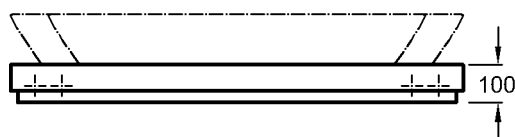

Bathroom range

Silk