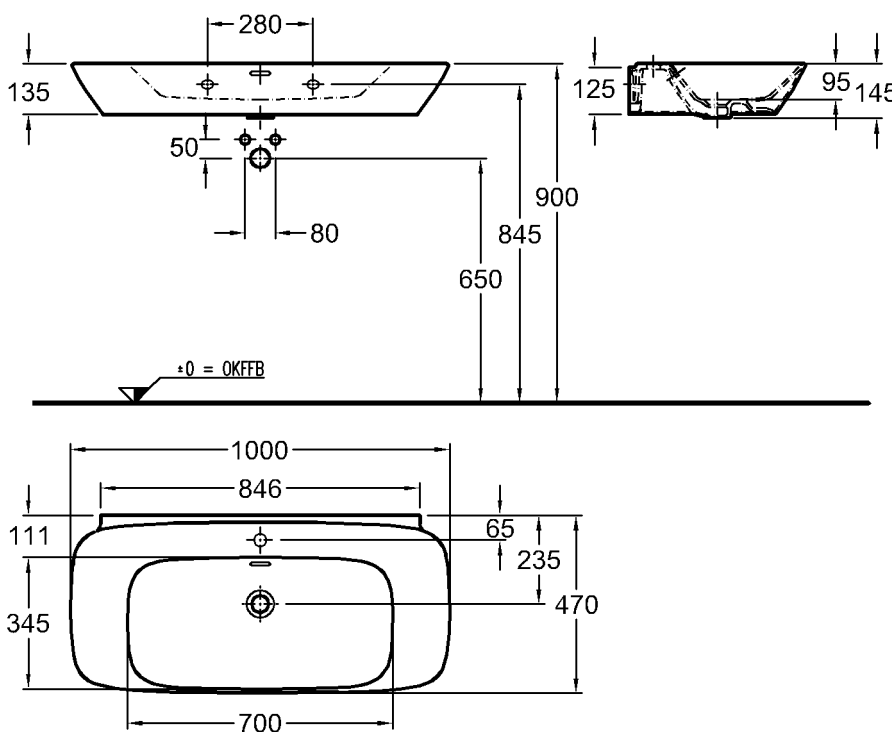

Bathroom range

Silk

Model: **Wash basin**
CE, EN 32, 14 688
with overflow
Model no.: 121600
Dimensions: 1000 x 470 mm
Material: Keralth (fine fire clay)
Weight: 25,7 kg
Combinability: with **pedestal**,
model no. 292600,
half-pedestal
model no. 292610,
wash basin plates,
model no. 816200, 816300,
816220, 816320, 816240,
816340, 816241, 816341,
816243, 816343, and
vanity units,
model no. 816010, 816011,
816012, 816020, 816021,
816022, 816040, 816041,
816042, of the Silk bathroom
range.