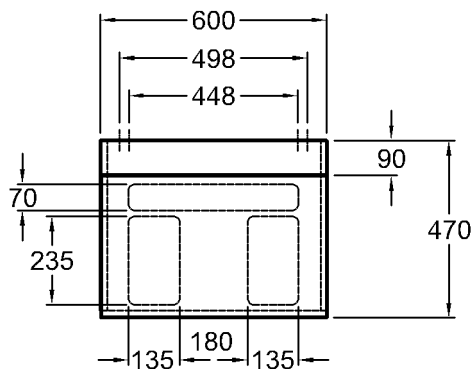

Model: **Toiletries storage**
incl. toilet roll holder and sto-
rage for wet toilet paper

Model no. and
corpus: 816110 oak genuine wood
veneer
816111 wenge pangar
genuine wood
veneer

Dimensions: 400 x 340 x 100 mm

Weight: 5,5 kg