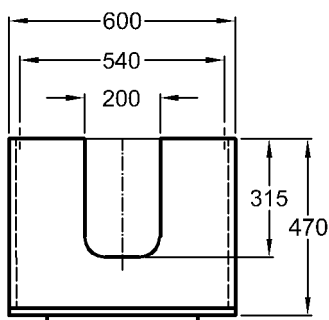

± 0 = OKFFB

Model: **Vanity unit**
with drawer,
handle chrome-plated
Model no. and
corpus/front:
816060 oak genuine wood
veneer
816061 wenge pangar
genuine wood
veneer
816062 white high gloss
Dimensions: 600 x 470 x 400 mm
Weight: 20,0 kg

Only in combina- **Wash basin plates,**
tion with: model no. 816260, 816360,
816240, 816340, 816241,
816341, 816242, 816342,
816243, 816343, of the Silk
bathroom range.

Combinability: with **wash basins,**
model no. 121650, 121655,
121660, of the Silk bathroom
range.

Optional:
Model: **Drawer inlet**
Model no.: 516060
Dimensions: 600 mm