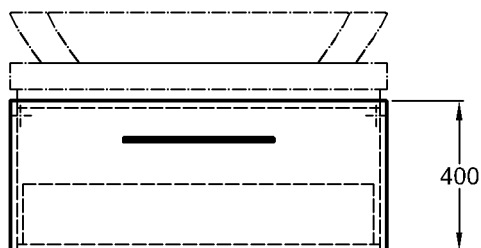

Bathroom range

Silk