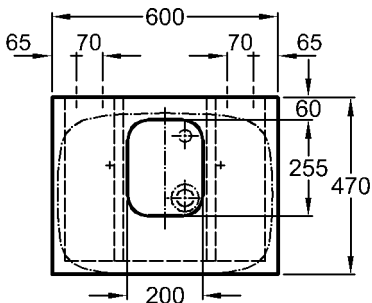

± 0 = OKFFB

* Please use a tap with flexible connection pipes!