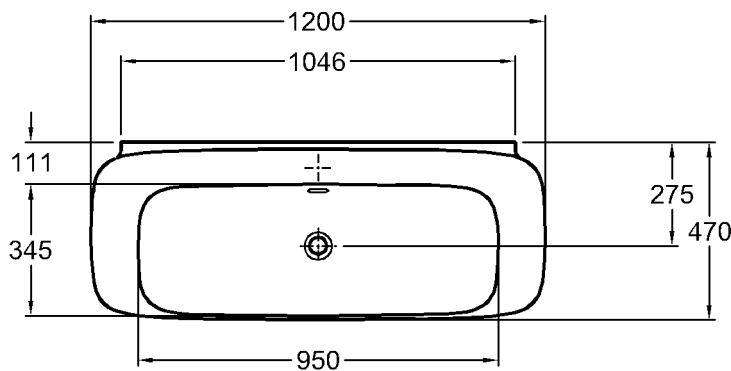

Bathroom range

Silk

Model: **Wash basin**
C €, EN 32, 14688
with overflow,
without tap hole

Model no.: 121625

Dimensions: 1200 x 470 mm

Material: Keralith (fine fire clay)

Weight: 30,4 kg

Combinability: with **wash basin plates**,
model no. 816220, 816320,
816243, 816343,
and **vanity units**,
model no. 816020, 816021,
816022, 816040, 816041,
816042, of the Silk bathroom
range.