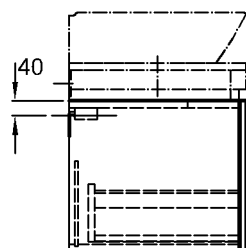

Bathroom range

Silk