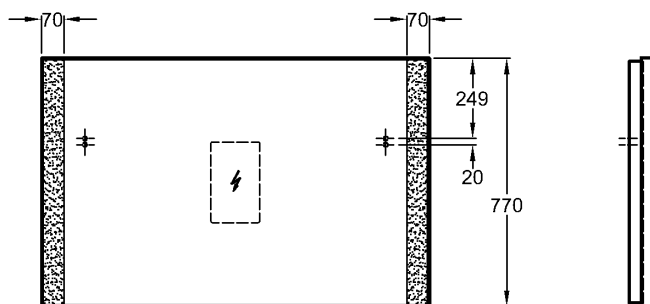

Bathroom range

Silk

Model: **Illuminated mirror element**
anti-mist
2 T4-lamps, 22 W
RGB LEDs,
incl. remote control

Model no.: 816120
Frame: chrome-plated
Dimensions: 1200 x 76 x 770 mm
Weight: 30,0 kg