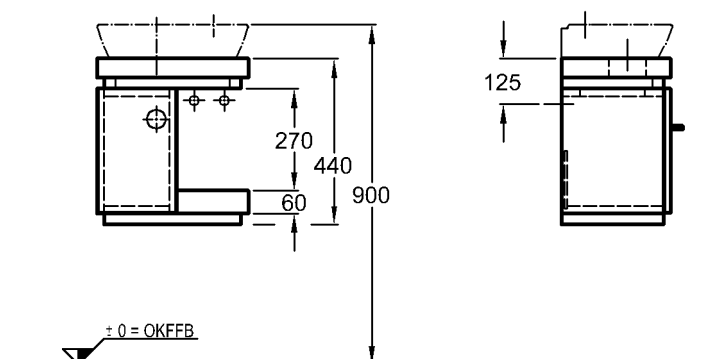

Bathroom range

Silk

1. Model: **Hand-rinse basin vanity unit**
   door hinge left, with 1 door
2. Model no. and corpus/front: 816440 oak genuine wood veneer
   816441 wenge pangar genuine wood veneer
3. Dimensions: 400 x 290 x 440 mm
4. Combinability: with **hand-rinse basin**, model no. 121640, out of the Silk bathroom range.

Silk