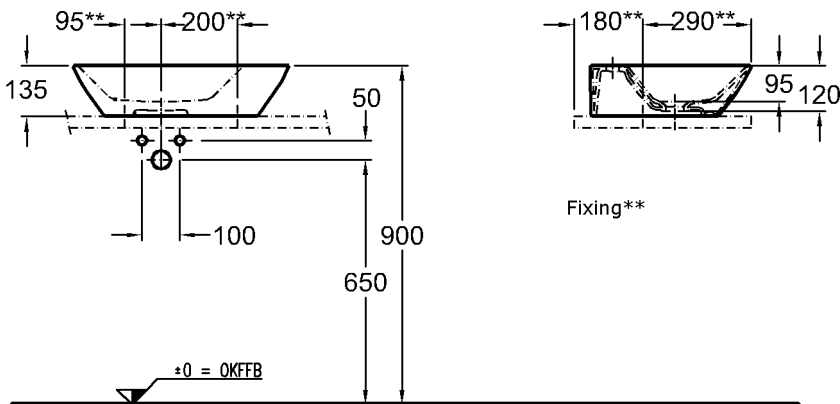

Bathroom range

Silk

Model: **Countertop wash basin, shelf space right**

C €, 14688
with tap hole,
without overflow

Model no.: 121655

Dimensions: 570 x 472 mm

Material: Keralith (fine fire clay)

Weight: 12,0 kg

Notice: Can only be mounted with forced waste.

Combinability: with **wash basin plates**, model no. 816260, 816360, 816241, 816341, 816242, 816342, and **vanity units**, model no. 816060, 816061, 816062, 816040, 816041, 816042, of the Silk bathroom range.

Model: **Shaft valve with domed cover cap,**

1 1/4" x 50 mm

Model no.: 521070

Surface: chrome-plated