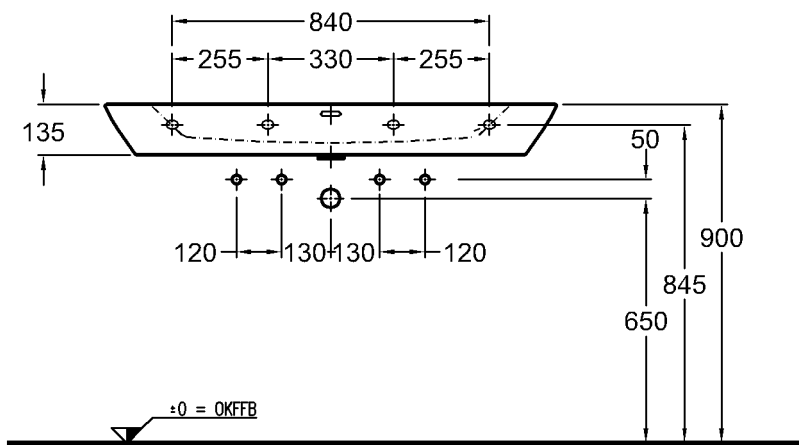

Model:

Half-pedestal

Model no.: 292610

Dimensions: 225 x 349 mm

Material: Keravit (sanitary china)

Weight: 7,0 kg

Model:

Kerafix half-pedestal fixing set

Model: **Pedestal**
 Model no.: 292600
 Dimensions: 220 x 270 mm
 Material: Keravit (sanitary china)
 Weight: 13,0 kg
 Combinability: with **wash basins**,
 model no. 121660, 121680,
 121600, of the Silk bathroom
 range.

X = The exact height of the wash basin
 has to be defined by installing the
 pedestal under the wash basin.

Bathroom range

Silk

Model: **Wash basin**
 C €, EN 32, 14688
 with overflow,
 with two tap holes right and
 left

Model no.: 121620
 Dimensions: 1200 x 470 mm
 Material: Keralith (fine fire clay)
 Weight: 30,4 kg
 Combinability: with **wash basin plates**,
 model no. 816243, 816343,
 and **vanity units**,
 model no. 816040, 816041,
 816042, of the Silk bathroom
 range.