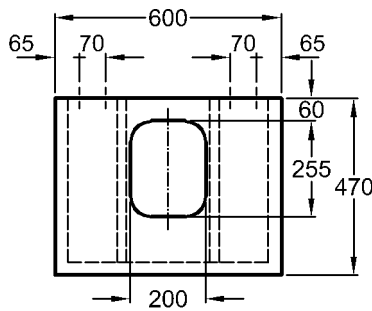

Model: **Wash basin plate**
with centred siphon cut-out

Model no. and surface: 816260 oak genuine wood veneer
816360 wenge pangar genuine wood veneer

Dimensions: 600 x 470 x 100 mm

Weight: 7,0 kg

Combinability: with **wash basins**, model no. 121650, 121655, 121660, all **vanity units**, model no. 816060, 816061, 816062, **towel rail**, model no. 516045, and **beauty module**, model no. 816250, 816350, of the Silk bathroom range.

± 0 = OKFFB

* Please use a tap with flexible connection pipes!