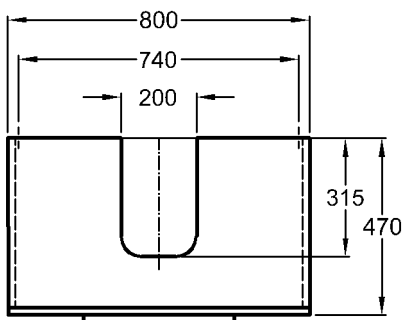

Bathroom range

Silk

± 0 = OKFFB

Model: **Vanity unit**
with drawer,
handle chrome-plated
Model no. and
corpus/front:
816060 oak genuine wood
veneer
816061 wenge pangar
genuine wood
veneer
816062 white high gloss
Dimensions: 600 x 470 x 400 mm
Weight: 20,0 kg

Only in combina- **Wash basin plates,**
tion with: model no. 816260, 816360,
816240, 816340, 816241,
816341, 816242, 816342,
816243, 816343, of the Silk
bathroom range.

Combinability: with **wash basins,**
model no. 121650, 121655,
121660, of the Silk bathroom
range.

Optional:
Model: **Drawer inlet**
Model no.: 516060
Dimensions: 600 mm

± 0 = OKFFB

Model: **Vanity unit**
with drawer,
handle chrome-plated
Model no. and
corpus/front:
816080 oak genuine wood
veneer
816081 wenge pangar
genuine wood
veneer
816082 white high gloss
Dimensions: 800 x 470 x 400 mm
Weight: 26,0 kg

Only in combina- **Wash basin plates,**
tion with: model no. 816280, 816380,
of the Silk bathroom range.

Combinability: with **wash basins,**
model no. 121660, 121680,
of the Silk bathroom range.

Optional:
Model: **Drawer inlet**
Model no.: 516080
Dimensions: 800 mm