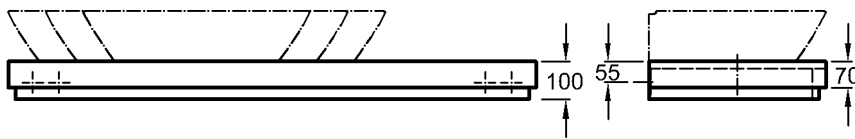

Silk

Model:

Model no. and surface:

Wash basin plate
with siphon cut-out on the left,
incl. mounting brackets
816240 oak genuine wood veneer
816340 wenge pangar genuine wood veneer

Dimensions: 1400 x 470 x 100 mm

Weight: 16,5 kg

Combinability: with **wash basins**, model no. 121650, 121660, 121680, 121600, and all **vanity units**, model no. 816040, 816041, 816042, 816060, 816061, 816062, **towel rail**, model no. 516045, 516078, and **beauty module**, model no. 816250, 816350, of the Silk bathroom range.

* Please use a tap with flexible connection pipes!