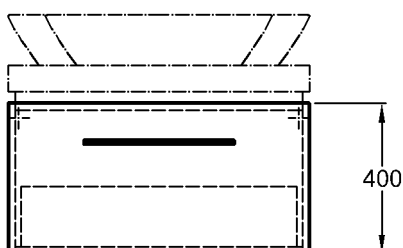

Bathroom range

Silk

± 0 = OKFFB

Model: **Vanity unit**
with drawer,
handle chrome-plated
Model no. and
corpus/front:
816060 oak genuine wood
veneer
816061 wenge pangar
genuine wood
veneer
816062 white high gloss
Dimensions: 600 x 470 x 400 mm
Weight: 20,0 kg

Only in combina- **Wash basin plates,**
tion with: model no. 816260, 816360,
816240, 816340, 816241,
816341, 816242, 816342,
816243, 816343, of the Silk
bathroom range.

Combinability: with **wash basins,**
model no. 121650, 121655,
121660, of the Silk bathroom
range.

Optional:
Model: **Drawer inlet**
Model no.: 516060
Dimensions: 600 mm

± 0 = OKFFB

Model: **Vanity unit**
with drawer,
handle chrome-plated
Model no. and
corpus/front:
816080 oak genuine wood
veneer
816081 wenge pangar
genuine wood
veneer
816082 white high gloss
Dimensions: 800 x 470 x 400 mm
Weight: 26,0 kg

Only in combina- **Wash basin plates,**
tion with: model no. 816280, 816380,
of the Silk bathroom range.

Combinability: with **wash basins,**
model no. 121660, 121680,
of the Silk bathroom range.

Optional:
Model: **Drawer inlet**
Model no.: 516080
Dimensions: 800 mm