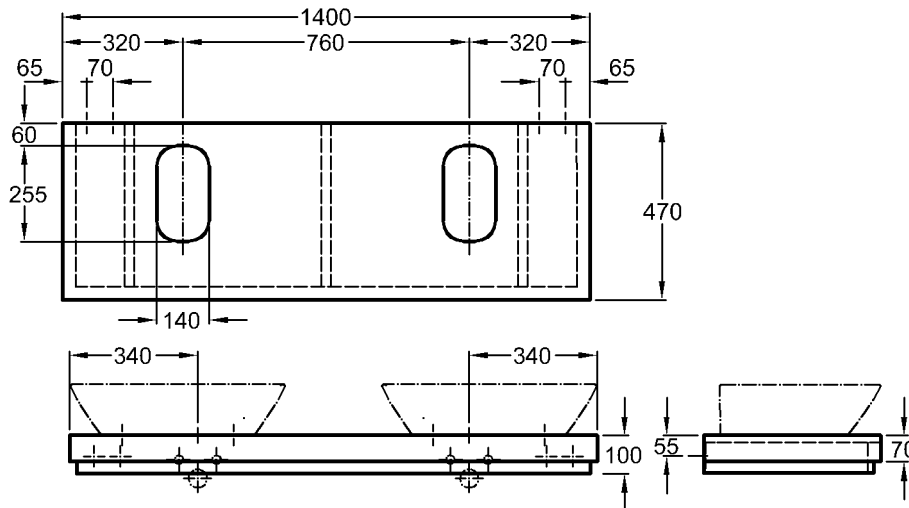

Bathroom range

Silk

Model:

Wash basin plate
with siphon cut-out on the
right and left,
incl. mounting brackets

Model no. and
surface:

816242 oak genuine wood
veneer
816342 wenge pangar
genuine wood
veneer

Dimensions:

1400 x 470 x 100 mm

Weight:

16,5 kg

Combinability:

with **wash basins**,
model no. 121650, 121655,
121660,
and all **vanity units**,
model no. 816040, 816041,
816042, 816060, 816061,
816062,
towel rail,
model no. 516045, 516078,
and **beauty module**,
model no. 816250, 816350,
of the Silk bathroom range.

* Please use a tap with flexible connection pipes!

* Please use a tap with flexible connection pipes!

10/2009

in combination with countertop wash basins, model no. 121650 and 121655.

Weights and dimensions are subject to the usual material specific tolerances of $\pm 2\%$.
The catalog drawings are on a scale of 1:20, unless noted otherwise.

KERAMAG
Part of the Sanitec Group