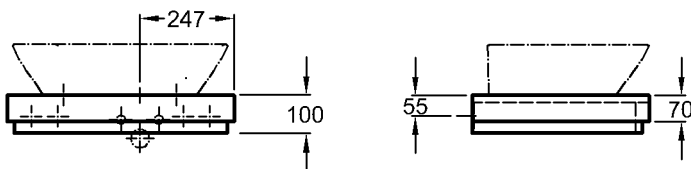

± 0 = OKFFB

* Please use a tap with flexible connection pipes!

Individual mounting only in combination with mounting brackets

Model: **Mounting brackets (2 pcs.)**

Model no.: 516200

Weight: 2,4 kg

Combinability: for **wash basin plates** of the Silk bathroom range for individual installation.