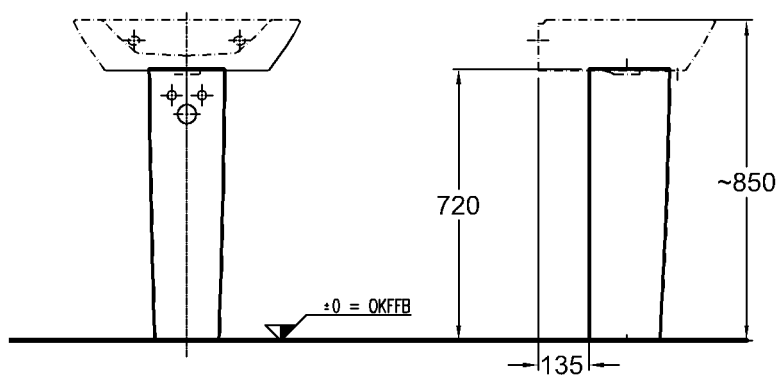

Model:

Half-pedestal

Model no.: 292610

Dimensions: 225 x 349 mm

Material: Keravit (sanitary china)

Weight: 7,0 kg

Model:

Kerafix half-pedestal fixing set

Model no.: 551081

Combinability:

with **wash basins**, model no. 121660, 121680, 121600, of the Silk bathroom range.

Bathroom range

Silk

Model: **Wash basin**
 CE, EN 32, 14 688
 with overflow
 Model no.: 121600
 Dimensions: 1000 x 470 mm
 Material: Keralth (fine fire clay)
 Weight: 25,7 kg
 Combinability: with **pedestal**,
 model no. 292600,
half-pedestal
 model no. 292610,
wash basin plates,
 model no. 816200, 816300,
 816220, 816320, 816240,
 816340, 816241, 816341,
 816243, 816343, and
vanity units,
 model no. 816010, 816011,
 816012, 816020, 816021,
 816022, 816040, 816041,
 816042, of the Silk bathroom
 range.

Model: **Pedestal**
 Model no.: 292600
 Dimensions: 220 x 270 mm
 Material: Keravit (sanitary china)
 Weight: 13,0 kg
 Combinability: with **wash basins**,
 model no. 121660, 121680,
 121600, of the Silk bathroom
 range.