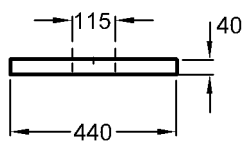

Model: **Illuminated mirror element**
right or left
T5-lamps, 21 W
Model no.: 816140
Frame: chrome-plated
Dimensions: 440 x 76 x 900 mm
Weight: 12,8 kg

± 0 = OKFFB