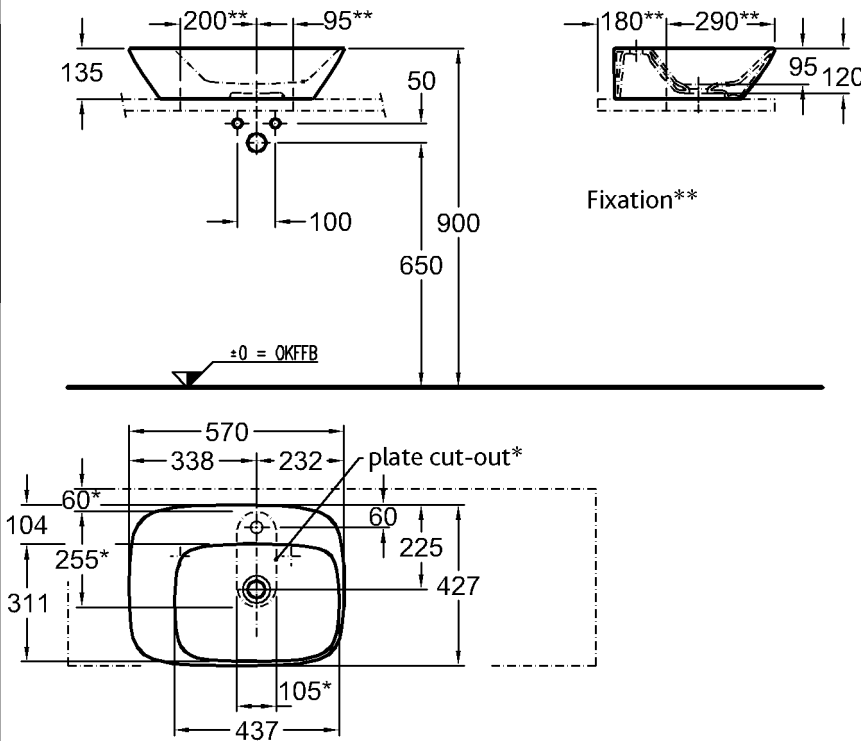

Bathroom range

Silk

Model: **Countertop wash basin, shelf space left**
C€, 14688
with tap hole,
without overflow

Model no.: 121650
Dimensions: 570 x 472 mm
Material: Keralith (fine fire clay)
Weight: 12,0 kg

Notice: Can only be mounted with forced waste.

Combinability: with **wash basin plates**, model no. 816260, 816360, 816240, 816340, 816242, 816342, and **vanity units**, model no. 816060, 816061, 816062, 816040, 816041, 816042, of the Silk bathroom range.

Model: **Shaft valve with domed cover cap**
1 1/4" x 50 mm

Model no.: 521070
Surface: chrome-plated