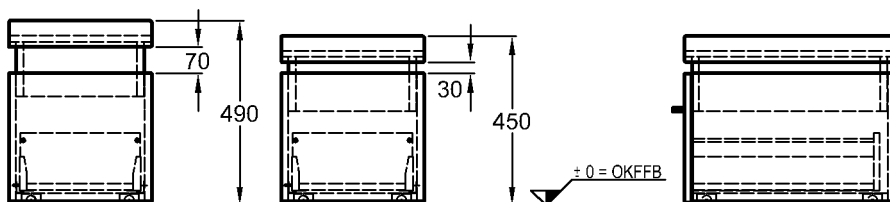

Dimensions: 400 x 350 x 1715 mm
Weight: 38,0 kg

Bathroom range

Silk

Model: **Side unit, door hinge right/left** with 1 door, 2 shelves, handle chrome-plated

Model no. and corpus/front: 816050 oak genuine wood veneer
816051 wenge pangar genuine wood veneer

Dimensions: 400 x 350 x 1035 mm
Weight: 21,0 kg

Silk

Bathroom range

Silk

Model:

Stool
with drawer and castors,
that stop under load,
adjustable in two heights

Model no. and
corpus/front:

816070 oak genuine wood
veneer
816071 wenge pangar
genuine wood
veneer