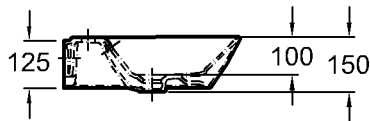

Silk

Model: **Wash basin**
C €, EN 32, 14688
with overflow,
with two tap holes right and
left

Model no.: 121620
Dimensions: 1200 x 470 mm
Material: Keralith (fine fire clay)
Weight: 30,4 kg
Combinability: with **wash basin plates**,
model no. 816243, 816343,
and **vanity units**,
model no. 816040, 816041,
816042, of the Silk bathroom
range.

Silk