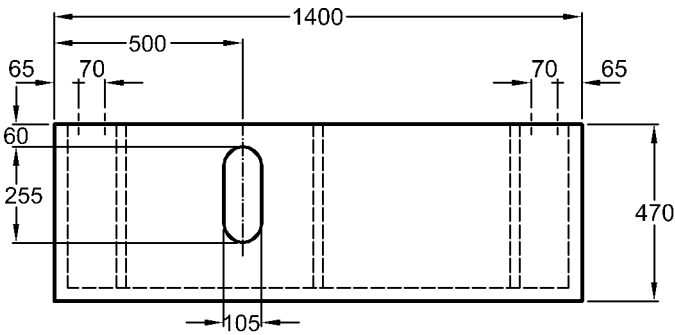

Bathroom range

Silk

Model:

Model no. and surface:

Wash basin plate
with siphon cut-out on the left,
incl. mounting brackets
816240 oak genuine wood veneer
816340 wenge pangar genuine wood veneer

Dimensions: 1400 x 470 x 100 mm

Weight: 16,5 kg

Combinability: with **wash basins**, model no. 121650, 121660, 121680, 121600, and all **vanity units**, model no. 816040, 816041, 816042, 816060, 816061, 816062, **towel rail**, model no. 516045, 516078, and **beauty module**, model no. 816250, 816350, of the Silk bathroom range.

* Please use a tap with flexible connection pipes!

* Please use a tap with flexible connection pipes!

in combination with countertop wash basin, model no. 121650

KERAMAG
Part of the Sanitec Group

Weights and dimensions are subject to the usual material specific tolerances of $\pm 2\%$.
The catalog drawings are on a scale of 1:20, unless noted otherwise.