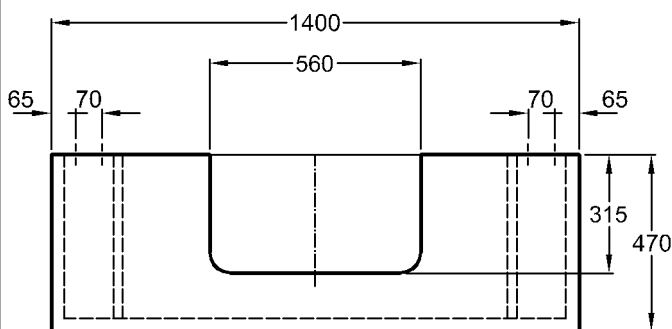

Model:

Wash basin plate
with centred siphon cut-out,
incl. mounting brackets

Model no. and
surface:

816243 oak genuine wood
veneer
816343 wenge pangar
genuine wood
veneer

Dimensions: 1400 x 470 x 100 mm

Weight: 16,5 kg

Combinability: with **wash basins**,
model no. 121600, 121620,
121625,
and **vanity units**,
model no. 816040, 816041,
816042, 816060, 816061,
816062,
towel rail,
model no. 516045, 516078,
and **beauty module**,
model no. 816250, 816350,
of the Silk bathroom range.

± 0 = OKFFB

* Please use a tap with flexible connection pipes!