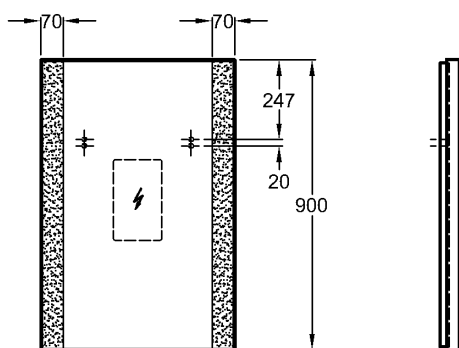

Bathroom range

Silk

Model: **Illuminated mirror element**
anti-mist
2 T5-lamps, 21 W
RGB LEDs,
incl. remote control

Model no.: 816160
Frame: chrome-plated
Dimensions: 600 x 76 x 900 mm
Weight: 19,5 kg

± 0 = OKFFB