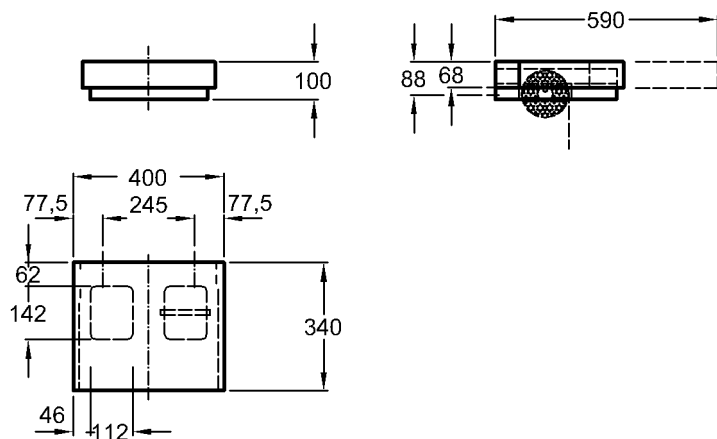

Model: **Toiletries storage**
incl. toilet roll holder and sto-
rage for wet toilet paper

Model no. and
corpus: 816110 oak genuine wood
veneer
816111 wenge pangar
genuine wood
veneer

Dimensions: 400 x 340 x 100 mm

Weight: 5,5 kg