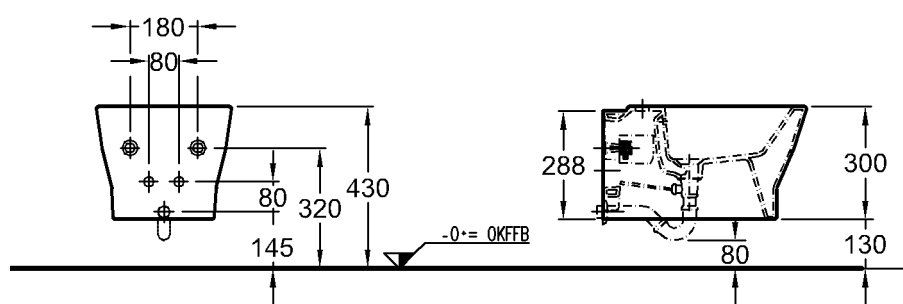

Bathroom range

Silk

Model:

Bidet, wall hung,

C €, EN 36, 14528

with tap hole,
for single hole-taps

with flexible connection pipes

Model no.:

232600

Material:

Keravit (sanitary china)

Weight:

18,0 kg