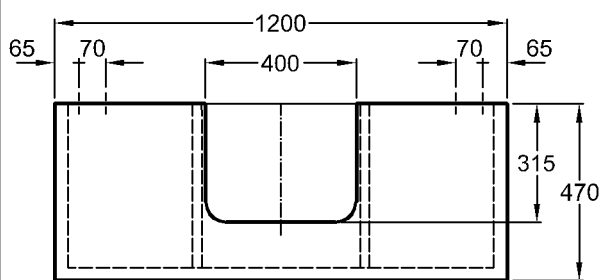

Model:

Wash basin plate
with centred siphon cut-out,
incl. mounting brackets

Model no. and
surface:

816220 oak genuine wood
veneer
816320 wenge pangar
genuine wood
veneer

Dimensions: 1200 x 470 x 100 mm

Weight: 14,5 kg

Combinability: with **wash basins**,
model no. 121600, 121625,
and all **vanity units**,
model no. 816020, 816021,
816022,
towel rail,
model no. 516045,
and **beauty module**,
model no. 816250, 816350,
of the Silk bathroom range.

± 0 = OKFFB

* Please use a tap with flexible connection pipes!