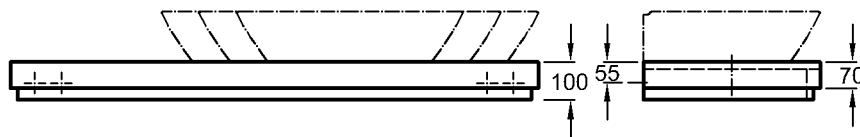

Silk

Model:

Wash basin plate
with siphon cut-out on the
right,
incl. mounting brackets

Model no. and
surface:

816241 oak genuine wood
veneer
816341 wenge pangar
genuine wood
veneer

Dimensions:

1400 x 470 x 100 mm

Weight:

16,5 kg

Combinability:

with **wash basins**,
model no. 121655, 121660,
121680, 121600,
and all **vanity units**,
model no. 816040, 816041,
816042, 816060, 816061,
816062,
towel rail,
model no. 516045, 516078,
and **beauty module**,
model no. 816250, 816350,
of the Silk bathroom range.

± 0 = OKFFB

* Please use a tap with flexible connection pipes!