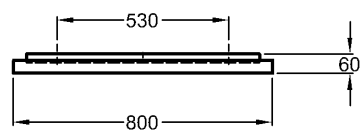

Bathroom range

Silk

Model: **Illuminated mirror element**
anti-mist
2 T4-lamps, 22 W
RGB LEDs,
incl. remote controle

Model no.: 816180
Frame: chrome-plated
Dimensions: 800 x 76 x 770 mm
Weight: 21,8 kg