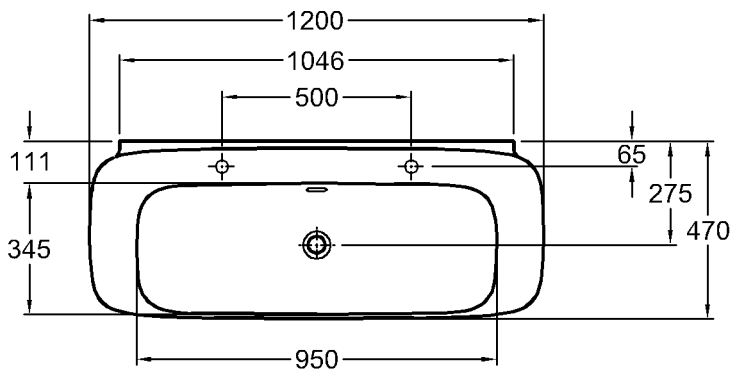

Model:

Half-pedestal

Model no.: 292610

Dimensions: 225 x 349 mm

Material: Keravit (sanitary china)

Weight: 7,0 kg

Model:

Kerafix half-pedestal fixing set

Model: **Pedestal**
 Model no.: 292600
 Dimensions: 220 x 270 mm
 Material: Keravit (sanitary china)
 Weight: 13,0 kg
 Combinability: with **wash basins**,
 model no. 121660, 121680,
 121600, of the Silk bathroom
 range.

X = The exact height of the wash basin
 has to be defined by installing the
 pedestal under the wash basin.

Bathroom range

Silk

Model: **Wash basin**
 C €, EN 32, 14688
 with overflow,
 with two tap holes right and
 left

Model no.: 121620
 Dimensions: 1200 x 470 mm
 Material: Keralith (fine fire clay)
 Weight: 30,4 kg
 Combinability: with **wash basin plates**,
 model no. 816243, 816343,
 and **vanity units**,
 model no. 816040, 816041,
 816042, of the Silk bathroom
 range.