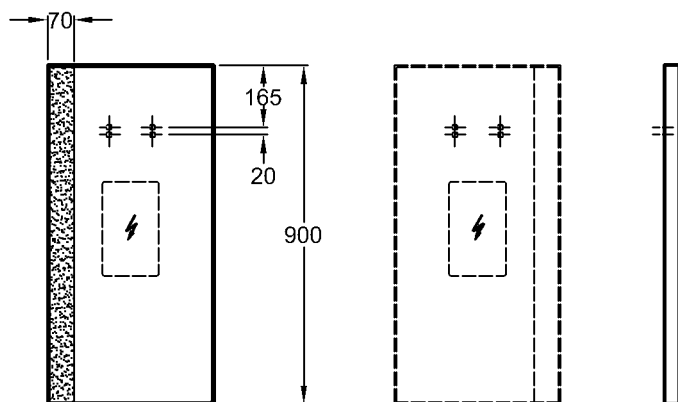

Dimensions:

380 x 560 x 450/490 mm

Weight:

21,2 kg

Bathroom range

Silk

Model: **Illuminated mirror element**
right or left
T5-lamps, 21 W
Model no.: 816140
Frame: chrome-plated
Dimensions: 440 x 76 x 900 mm
Weight: 12,8 kg