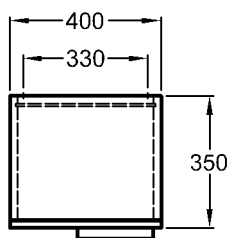

Optional:
Model: **Drawer inlet**
Model no.: 516060
Dimensions: 600 mm

± 0 = OKFFB

Model: **Vanity unit**
with drawer,
handle chrome-plated
Model no. and
corpus/front:
816080 oak genuine wood
veneer
816081 wenge pangar
genuine wood
veneer
816082 white high gloss
Dimensions: 800 x 470 x 400 mm
Weight: 26,0 kg

Optional:
Model: **Drawer inlet**
Model no.: 516060
Dimensions: 600 mm

Weights and dimensions are subject to the usual material specific tolerances of ± 2%.
The catalog drawings are on a scale of 1:20, unless noted otherwise.

Dimensions: 400 x 350 x 1715 mm
Weight: 38,0 kg

Bathroom range

Silk

Model: **Side unit, door hinge right/left** with 1 door, 2 shelves, handle chrome-plated

Model no. and corpus/front: 816050 oak genuine wood veneer
816051 wenge pangar genuine wood veneer

Dimensions: 400 x 350 x 1035 mm
Weight: 21,0 kg

Silk

Bathroom range

Silk

Model:

Stool
with drawer and castors,
that stop under load,
adjustable in two heights

Model no. and
corpus/front:

816070 oak genuine wood
veneer
816071 wenge pangar
genuine wood
veneer