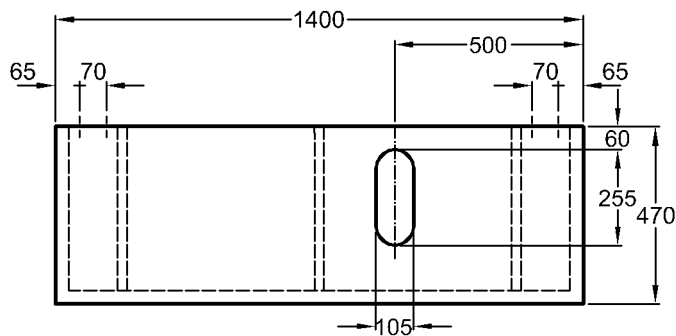

Bathroom range

Silk

Model:

Wash basin plate
with siphon cut-out on the
right,
incl. mounting brackets

Model no. and
surface:

816241 oak genuine wood
veneer
816341 wenge pangar
genuine wood
veneer

Dimensions:

1400 x 470 x 100 mm

Weight:

16,5 kg

Combinability:

with **wash basins**,
model no. 121655, 121660,
121680, 121600,
and all **vanity units**,
model no. 816040, 816041,
816042, 816060, 816061,
816062,
towel rail,
model no. 516045, 516078,
and **beauty module**,
model no. 816250, 816350,
of the Silk bathroom range.

± 0 = OKFFB

* Please use a tap with flexible connection pipes!

± 0 = OKFFB

* Please use a tap with flexible connection pipes!

in combination with countertop wash basin, model no. 121655

Weights and dimensions are subject to the usual material specific tolerances of ± 2%.
The catalog drawings are on a scale of 1:20, unless noted otherwise.