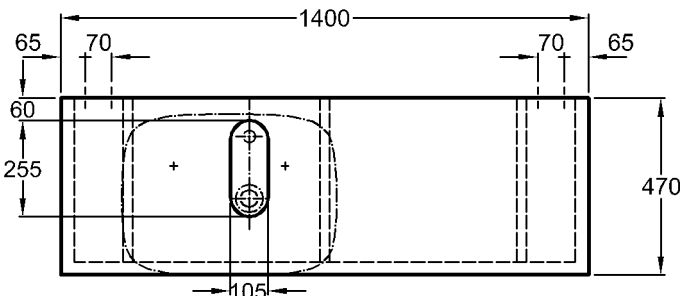

* Please use a tap with flexible connection pipes!