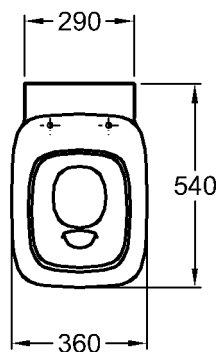

Model: **Wash-out WC, 6 l, wall hung**
C€, EN 997 6 A, EN 38 for concealed cistern or concealed pressure flush, incl. covered wall fixing
Model no.: 203670
Material: Keravit (sanitary china)
Weight: 27,0 kg

Model: **Silk WC seat with cover, as per DIN 19516**
removeable, locked with set screw
Model no.: 572620 with soft-closing mechanism
Hinges: metal
Weight: 2,9 kg
Combinability: with **WCs** of the Silk bathroom range.