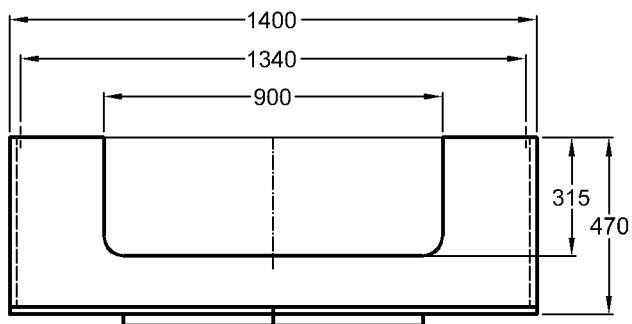

Vanity unit

with 2 drawers,
2 handles chrome-plated

Model no. and
corpus/front:

816040 oak genuine wood
veneer
816041 wenge pangar
genuine wood
veneer

Dimensions:

816042 white high gloss
1400 x 470 x 400 mm

Weight:

42,8 kg

± 0 = OKFFB