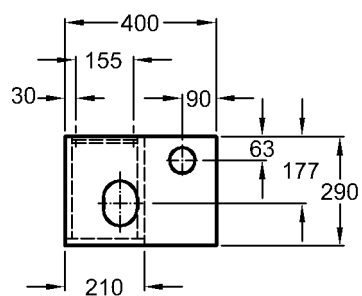

Bathroom range

Silk

1. Model: **Hand-rinse basin vanity unit**
   door hinge left, with 1 door
2. Model no. and corpus/front: 816440 oak genuine wood veneer
   816441 wenge pangar genuine wood veneer
3. Dimensions: 400 x 290 x 440 mm
4. Combinability: with **hand-rinse basin**, model no. 121640, out of the Silk bathroom range.

Silk