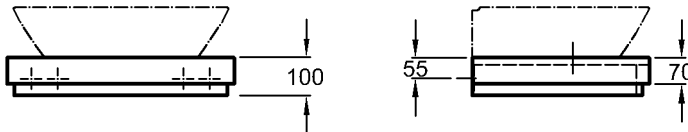

232600

Material:

Keravit (sanitary china)

Weight:

18,0 kg

Silk

Bathroom range

Silk