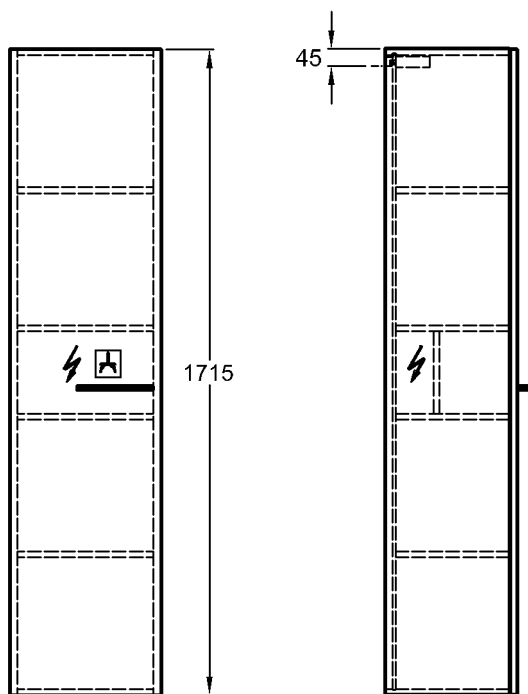

Bathroom range

Silk

± 0 = OKFFB

Model: **Tall cabinet door hinge right/left,** with 1 door, 4 shelves, handle chrome-plated, with mirror and light strip

Model no. and corpus/front: 816000 oak genuine wood veneer
816001 wenge pangar genuine wood veneer

Dimensions: 400 x 350 x 1715 mm
Weight: 38,0 kg