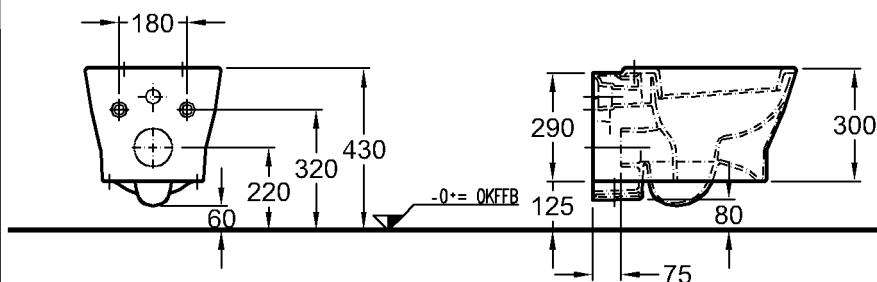

Model: **Shaft valve with domed cover cap,**

1 1/4" x 50 mm

Model no.: 521070

Surface: chrome-plated

Bathroom range

Silk

*An extended outlet connector is required for installation!

Model: **Wash-down WC, 6 l, wall hung**
 C€, EN 997 6 A, EN 38, for concealed cistern or concealed pressure flush, incl. covered wall fixing
 Model no.: 203650
 Material: Keravit (sanitary china)
 Weight: 25,0 kg