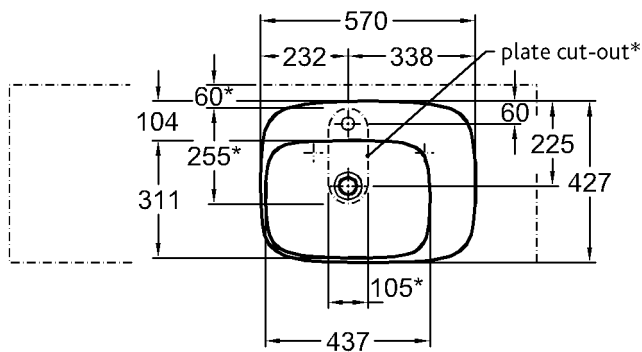

Bathroom range

Silk

Model: **Countertop wash basin, shelf space right**

C €, 14688
with tap hole,
without overflow

Model no.: 121655

Dimensions: 570 x 472 mm

Material: Keralith (fine fire clay)

Weight: 12,0 kg

Notice: Can only be mounted with forced waste.

Combinability: with **wash basin plates**, model no. 816260, 816360, 816241, 816341, 816242, 816342, and **vanity units**, model no. 816060, 816061, 816062, 816040, 816041, 816042, of the Silk bathroom range.

Model: **Shaft valve with domed cover cap,**

1 1/4" x 50 mm

Model no.: 521070

Surface: chrome-plated