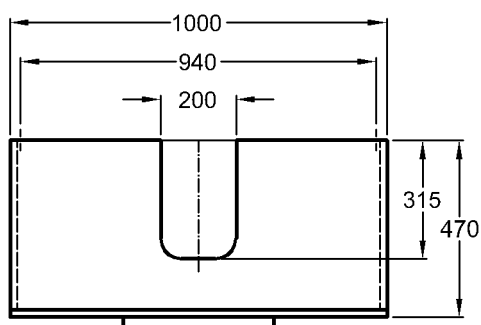

Model: **Vanity unit**
with drawer,
handle chrome-plated
Model no. and
corpus/front: 816010 oak genuine wood
veneer
816011 wenge pangar
genuine wood
veneer
816012 white high gloss
Dimensions: 1000 x 470 x 400 mm
Weight: 31,0 kg

Only in combina- **Wash basin plates,**
tion with: model no. 816200, 816300,
of the Silk bathroom range.

Combinability: with **wash basins,**
model no. 121680, 121600, of
the Silk bathroom range.

Optional:
Model: **Drawer inlet**
Model no.: 516100
Dimensions: 1000 mm