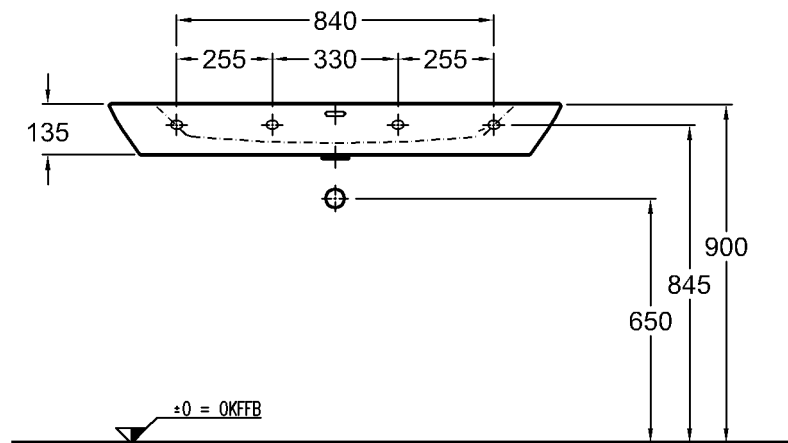

Silk

Model: **Wash basin**
C €, EN 32, 14688
with overflow,
without tap hole

Model no.: 121625

Dimensions: 1200 x 470 mm

Material: Keralith (fine fire clay)

Weight: 30,4 kg

Combinability: with **wash basin plates**,
model no. 816220, 816320,
816243, 816343,
and **vanity units**,
model no. 816020, 816021,
816022, 816040, 816041,
816042, of the Silk bathroom
range.