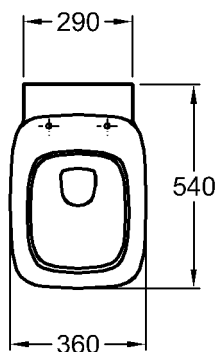

Model:

Half-pedestal

Model no.: 292610

Dimensions: 225 x 349 mm

Material: Keravit (sanitary china)

Weight: 7,0 kg

Model:

Kerafix half-pedestal fixing set

Silk

- Model: **Hand-rinse basin**
C €, EN 111, 14 688
with tap hole
- Model no.: 121640
- Dimensions: 400 x 295 mm
- Material: Keravit (sanitary china)
- Weight: 6,5 kg
- Model: **Shaft valve with domed cover cap**
1 1/4" x 50 mm
- Model no.: 521070
- Surface: chrome-plated
- Combinability: with **hand-rinse basin vanity units**, model no. 816440, 816441, out of the Silk bathroom range.

Model no.: 121655

Dimensions: 570 x 472 mm

Material: Keralith (fine fire clay)

Weight: 12,0 kg

Notice: Can only be mounted with forced waste.

Combinability: with **wash basin plates**, model no. 816260, 816360, 816241, 816341, 816242, 816342, and **vanity units**, model no. 816060, 816061, 816062, 816040, 816041, 816042, of the Silk bathroom range.

Model: **Shaft valve with domed cover cap,**

1 1/4" x 50 mm

Model no.: 521070

Surface: chrome-plated

Bathroom range

Silk

*An extended outlet connector is required for installation!

Model: **Wash-down WC, 6 l, wall hung**
 C€, EN 997 6 A, EN 38, for concealed cistern or concealed pressure flush, incl. covered wall fixing
 Model no.: 203650
 Material: Keravit (sanitary china)
 Weight: 25,0 kg