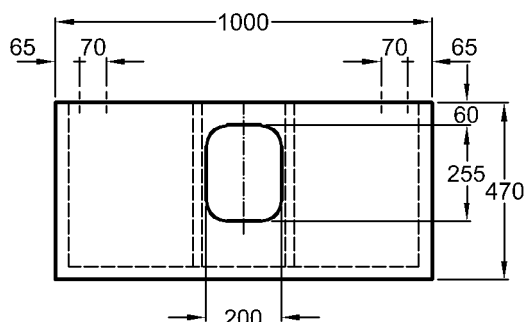

Model: **Wash basin plate**
with centred siphon cut-out,
incl. mounting brackets

Model no. and surface: 816200 oak genuine wood veneer
816300 wenge pangar genuine wood veneer

Dimensions: 1000 x 470 x 100 mm

Weight: 12,8 kg

Combinability: with **wash basins**, model no. 121680, 121600, and all **vanity units**, model no. 816010, 816011, 816012, **towel rail**, model no. 516045, and **beauty module**, model no. 816250, 816350, of the Silk bathroom range.

± 0 = OKFFB

* Please use a tap with flexible connection pipes!