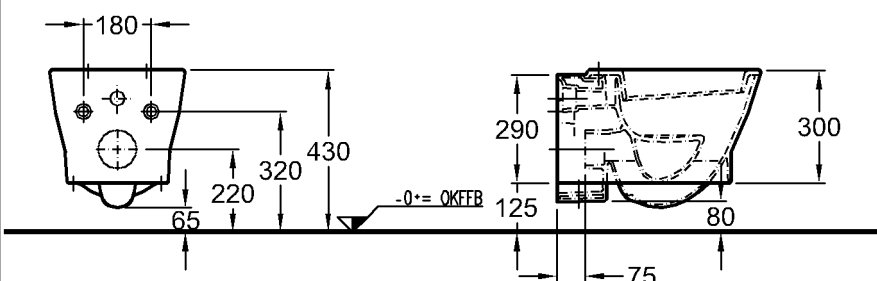

Model: **Wash-down WC, 6 l, wall hung**
C€, EN 997 6 A, EN 38, for concealed cistern or concealed pressure flush, incl. covered wall fixing
Model no.: 203650
Material: Keravit (sanitary china)
Weight: 25,0 kg

Model: **Silk WC seat with cover as per DIN 19516**
removeable, locked with set screw
Model no.: 572620 with soft-closing mechanism
Hinges: metal
Weight: 2,9 kg
Combinability: with **WCs** of the Silk bathroom range.

*An extended outlet connector is required for installation!