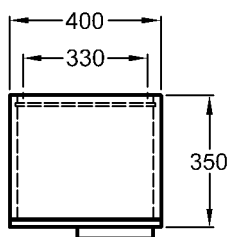

Model: **Tall cabinet door hinge right/left,** with 1 door, 4 shelves, handle chrome-plated, with mirror and light strip

Model no. and corpus/front: 816000 oak genuine wood veneer
816001 wenge pangar genuine wood veneer

Dimensions: 400 x 350 x 1715 mm
Weight: 38,0 kg