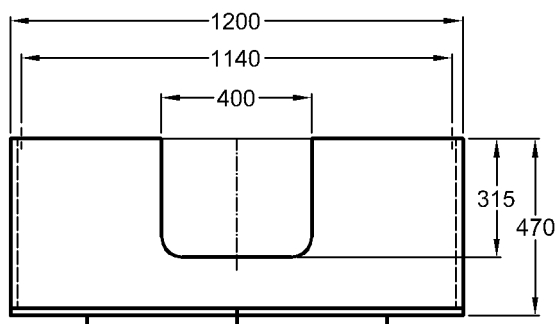

Model: **Vanity unit**
with 2 drawers, 2 handles
chrome-plated
Model no. and
corpus/front: 816020 oak genuine wood
veneer
816021 wenge pangar
genuine wood
veneer
816022 white high gloss
Dimensions: 1200 x 470 x 400 mm
Weight: 37,5 kg

Only in combina- **Wash basin plates,**
tion with: model no. 816220, 816320, of
the Silk bathroom range.

Combinability: with **wash basins,**
model no. 121600, 121620,
121625, of the Silk bathroom
range.

Optional:
Model: **Drawer inlet**
Model no.: 516060
Dimensions: 600 mm

Weights and dimensions are subject to the usual material specific tolerances of ± 2%.
The catalog drawings are on a scale of 1:20, unless noted otherwise.

KERAMAG
Part of the Sanitec Group