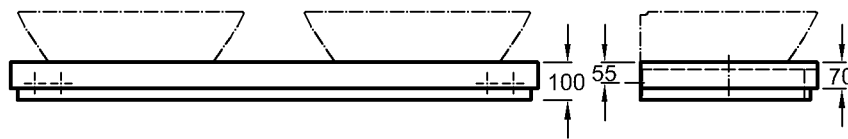

Silk

Model:

Wash basin plate
with siphon cut-out on the
right and left,
incl. mounting brackets

Model no. and
surface:

816242 oak genuine wood
veneer
816342 wenge pangar
genuine wood
veneer

Dimensions:

1400 x 470 x 100 mm

Weight:

16,5 kg

Combinability:

with **wash basins**,
model no. 121650, 121655,
121660,
and all **vanity units**,
model no. 816040, 816041,
816042, 816060, 816061,
816062,
towel rail,
model no. 516045, 516078,
and **beauty module**,
model no. 816250, 816350,
of the Silk bathroom range.

* Please use a tap with flexible connection pipes!