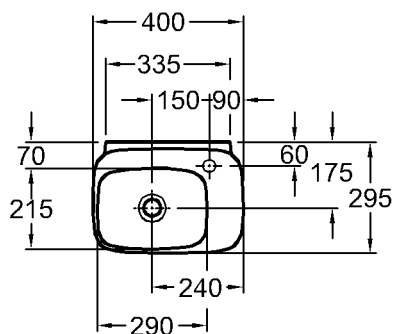

Bathroom range

Silk

1. Model: **Hand-rinse basin**
   C €, EN 111, 14 688
   with tap hole
2. Model no.: 121640
3. Dimensions: 400 x 295 mm
4. Material: Keravit (sanitary china)
5. Weight: 6,5 kg
6. Model: **Shaft valve with domed cover cap**
   1 1/4" x 50 mm
7. Model no.: 521070
8. Surface: chrome-plated
9. Combinability: with **hand-rinse basin vanity units**, model no. 816440, 816441, out of the Silk bathroom range.

Silk