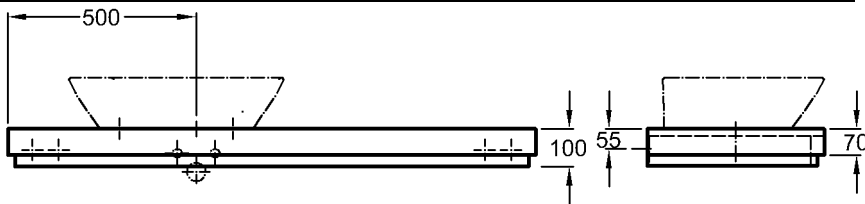

Bathroom range

Silk

Model:

Model no. and surface:

Wash basin plate
with siphon cut-out on the left,
incl. mounting brackets
816240 oak genuine wood veneer
816340 wenge pangar genuine wood veneer

Dimensions: 1400 x 470 x 100 mm

Weight: 16,5 kg

Combinability: with **wash basins**, model no. 121650, 121660, 121680, 121600, and all **vanity units**, model no. 816040, 816041, 816042, 816060, 816061, 816062, **towel rail**, model no. 516045, 516078, and **beauty module**, model no. 816250, 816350, of the Silk bathroom range.

* Please use a tap with flexible connection pipes!

* Please use a tap with flexible connection pipes!

in combination with countertop wash basin, model no. 121650

KERAMAG
Part of the Sanitec Group

Weights and dimensions are subject to the usual material specific tolerances of $\pm 2\%$.
The catalog drawings are on a scale of 1:20, unless noted otherwise.