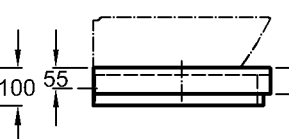

Model:

Wash basin plate
with centred siphon cut-out,
incl. mounting brackets

Model no. and
surface:

816220 oak genuine wood
veneer
816320 wenge pangar
genuine wood
veneer

Dimensions: 1200 x 470 x 100 mm

Weight: 14,5 kg

Combinability: with **wash basins**,
model no. 121600, 121625,
and all **vanity units**,
model no. 816020, 816021,
816022,
towel rail,
model no. 516045,
and **beauty module**,
model no. 816250, 816350,
of the Silk bathroom range.

± 0 = OKFFB

* Please use a tap with flexible connection pipes!