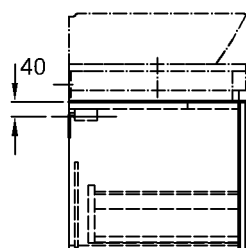

Bathroom range

Silk

± 0 = OKFFB

Model: **Vanity unit**
with drawer,
handle chrome-plated
Model no. and
corpus/front: 816010 oak genuine wood
veneer
816011 wenge pangar
genuine wood
veneer
816012 white high gloss
Dimensions: 1000 x 470 x 400 mm
Weight: 31,0 kg

Only in combina- **Wash basin plates,**
tion with: model no. 816200, 816300,
of the Silk bathroom range.

Combinability: with **wash basins,**
model no. 121680, 121600, of
the Silk bathroom range.

Optional:
Model: **Drawer inlet**
Model no.: 516100
Dimensions: 1000 mm

± 0 = OKFFB

Model: **Vanity unit**
with 2 drawers, 2 handles
chrome-plated
Model no. and
corpus/front: 816020 oak genuine wood
veneer
816021 wenge pangar
genuine wood
veneer
816022 white high gloss
Dimensions: 1200 x 470 x 400 mm
Weight: 37,5 kg

Only in combina- **Wash basin plates,**
tion with: model no. 816220, 816320, of
the Silk bathroom range.

Combinability: with **wash basins,**
model no. 121600, 121620,
121625, of the Silk bathroom
range.

Optional:
Model: **Drawer inlet**
Model no.: 516060
Dimensions: 600 mm

Weights and dimensions are subject to the usual material specific tolerances of ± 2%.
The catalog drawings are on a scale of 1:20, unless noted otherwise.

KERAMAG
Part of the Sanitec Group