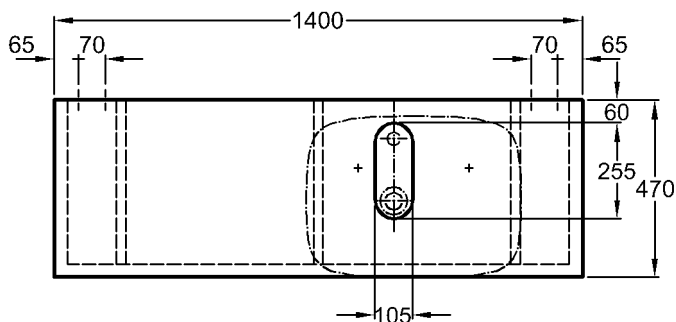

± 0 = OKFFB

* Please use a tap with flexible connection pipes!