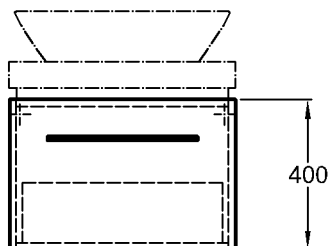

Bathroom range

Silk