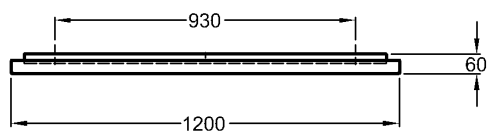

Bathroom range

Silk

Model: **Illuminated mirror element**
anti-mist
2 T4-lamps, 22 W
RGB LEDs,
incl. remote control

Model no.: 816120
Frame: chrome-plated
Dimensions: 1200 x 76 x 770 mm
Weight: 30,0 kg