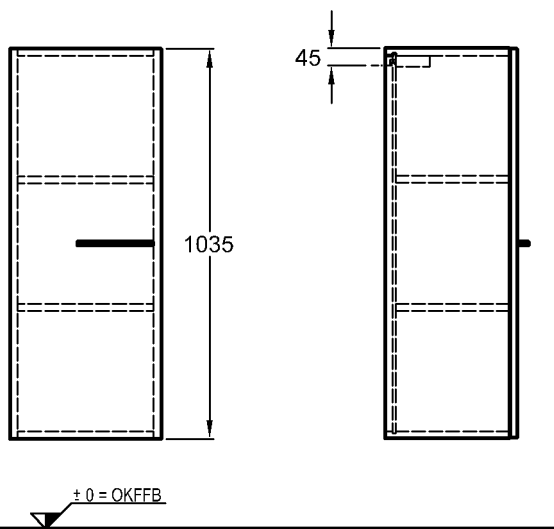

Optional:
Model: **Drawer inlet**
Model no.: 516060
Dimensions: 600 mm

Weights and dimensions are subject to the usual material specific tolerances of ± 2%.
The catalog drawings are on a scale of 1:20, unless noted otherwise.

Dimensions: 400 x 350 x 1715 mm
Weight: 38,0 kg

Bathroom range

Silk

Model: **Side unit, door hinge right/left** with 1 door, 2 shelves, handle chrome-plated

Model no. and corpus/front: 816050 oak genuine wood veneer
816051 wenge pangar genuine wood veneer

Dimensions: 400 x 350 x 1035 mm
Weight: 21,0 kg

Silk

Bathroom range

Silk

Model:

Stool
with drawer and castors,
that stop under load,
adjustable in two heights

Model no. and
corpus/front:

816070 oak genuine wood
veneer
816071 wenge pangar
genuine wood
veneer

Dimensions:

380 x 560 x 450/490 mm

Weight:

21,2 kg

Bathroom range

Silk

Model: **Illuminated mirror element**
right or left
T5-lamps, 21 W
Model no.: 816140
Frame: chrome-plated
Dimensions: 440 x 76 x 900 mm
Weight: 12,8 kg