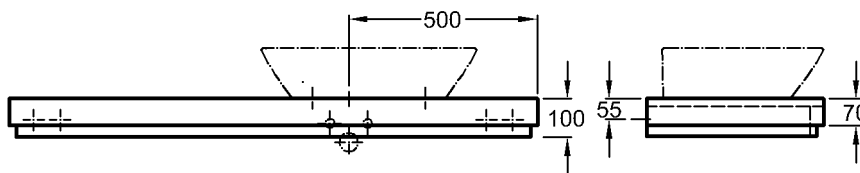

Bathroom range

Silk

Model:

Wash basin plate
with siphon cut-out on the
right,
incl. mounting brackets

Model no. and
surface:

816241 oak genuine wood
veneer
816341 wenge pangar
genuine wood
veneer

Dimensions:

1400 x 470 x 100 mm

Weight:

16,5 kg

Combinability:

with **wash basins**,
model no. 121655, 121660,
121680, 121600,
and all **vanity units**,
model no. 816040, 816041,
816042, 816060, 816061,
816062,
towel rail,
model no. 516045, 516078,
and **beauty module**,
model no. 816250, 816350,
of the Silk bathroom range.

± 0 = OKFFB

* Please use a tap with flexible connection pipes!

± 0 = OKFFB

* Please use a tap with flexible connection pipes!

in combination with countertop wash basin, model no. 121655

Weights and dimensions are subject to the usual material specific tolerances of ± 2%.
The catalog drawings are on a scale of 1:20, unless noted otherwise.