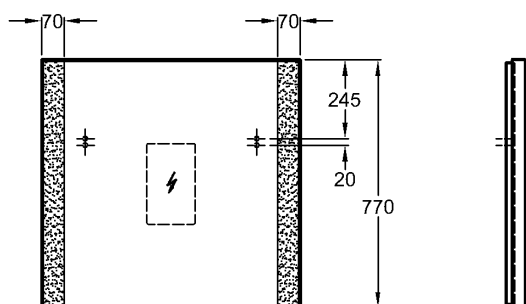

Bathroom range

Silk

Model: **Illuminated mirror element**
anti-mist
2 T4-lamps, 22 W
RGB LEDs,
incl. remote controle

Model no.: 816180
Frame: chrome-plated
Dimensions: 800 x 76 x 770 mm
Weight: 21,8 kg