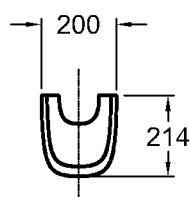

Model:

Half-pedestal

Model no.: 292610

Dimensions: 225 x 349 mm

Material: Keravit (sanitary china)

Weight: 7,0 kg

Model:

Kerafix half-pedestal fixing set

Model: **Pedestal**
 Model no.: 292600
 Dimensions: 220 x 270 mm
 Material: Keravit (sanitary china)
 Weight: 13,0 kg
 Combinability: with **wash basins**,
 model no. 121660, 121680,
 121600, of the Silk bathroom
 range.