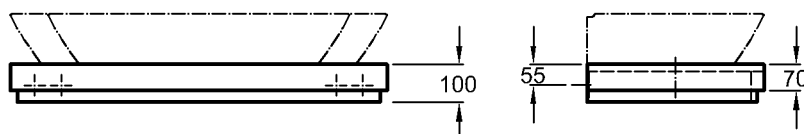

± 0 = OKFFB

* Please use a tap with flexible connection pipes!

Individual mounting only in combination with mounting brackets:

Model: **Mounting brackets (2 pcs.)**

Model no.: 516200

Weight: 2,4 kg

Combinability: for **wash basin plates** of the Silk bathroom range for individual installation.