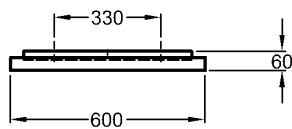

Model: **Illuminated mirror element**
anti-mist
2 T5-lamps, 21 W
RGB LEDs,
incl. remote control

Model no.: 816160
Frame: chrome-plated
Dimensions: 600 x 76 x 900 mm
Weight: 19,5 kg

± 0 = OKFFB