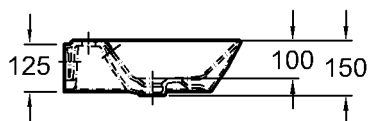

Bathroom range

Silk

Model: **Wash basin**
C €, EN 32, 14688
with overflow,
without tap hole

Model no.: 121625

Dimensions: 1200 x 470 mm

Material: Keralith (fine fire clay)

Weight: 30,4 kg

Combinability: with **wash basin plates**,
model no. 816220, 816320,
816243, 816343,
and **vanity units**,
model no. 816020, 816021,
816022, 816040, 816041,
816042, of the Silk bathroom
range.