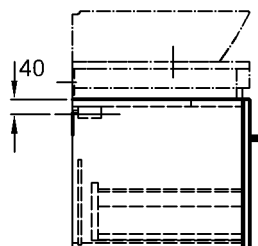

Bathroom range

Silk