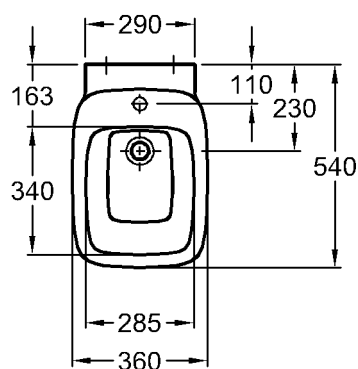

Bathroom range

Silk

Model:

Bidet, wall hung,

C €, EN 36, 14528

with tap hole,
for single hole-taps

with flexible connection pipes

Model no.:

232600

Material:

Keravit (sanitary china)

Weight:

18,0 kg

Silk