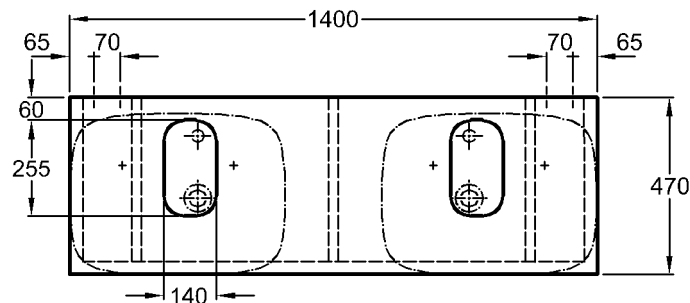

* Please use a tap with flexible connection pipes!