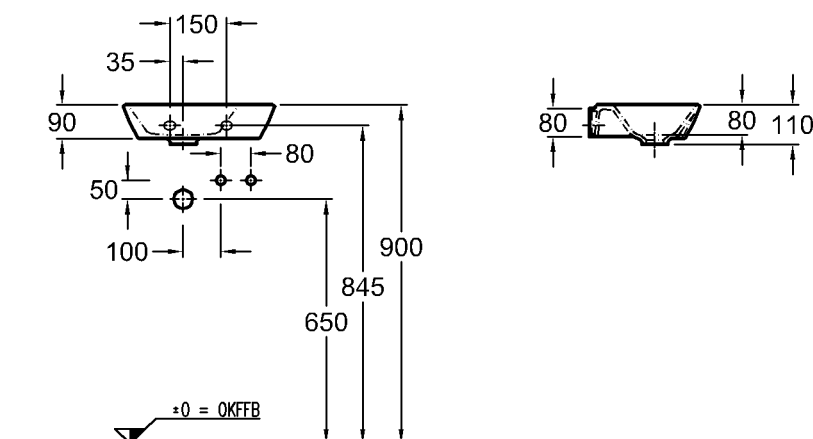

Bathroom range

Silk

1. Model: **Hand-rinse basin**
   C €, EN 111, 14 688
   with tap hole
2. Model no.: 121640
3. Dimensions: 400 x 295 mm
4. Material: Keravit (sanitary china)
5. Weight: 6,5 kg
6. Model: **Shaft valve with domed cover cap**
   1 1/4" x 50 mm
7. Model no.: 521070
8. Surface: chrome-plated
9. Combinability: with **hand-rinse basin vanity units**, model no. 816440, 816441, out of the Silk bathroom range.

Silk