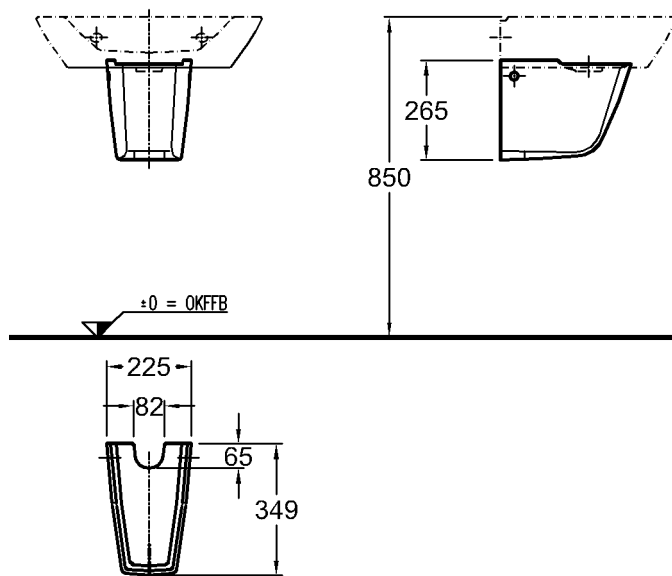

Bathroom range

Silk

Model:

Wash basin

CE, EN 32, 14 688
with overflow

Model no.: 121680

Dimensions: 800 x 470 mm

Material: Keralith (fine fire clay)

Weight: 20,5 kg

Combinability: with **pedestal**, model no. 292600, **half-pedestal**, model no. 292610, **wash basin plates**, model no. 816280, 816380, 816200, 816300, 816240, 816340, 816241, 816341, and **vanity units**, model no. 816080, 816081, 816082, 816010, 816011, 816012, 816040, 816041, 816042, of the Silk bathroom range.

Model:

Half-pedestal

Model no.: 292610

Dimensions: 225 x 349 mm

Material: Keravit (sanitary china)

Weight: 7,0 kg

Model:

Kerafix half-pedestal fixing set

Model: **Pedestal**
 Model no.: 292600
 Dimensions: 220 x 270 mm
 Material: Keravit (sanitary china)
 Weight: 13,0 kg
 Combinability: with **wash basins**,
 model no. 121660, 121680,
 121600, of the Silk bathroom
 range.