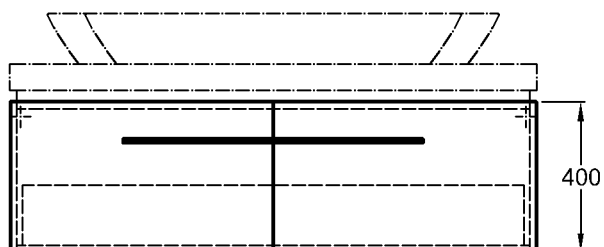

Bathroom range

Silk