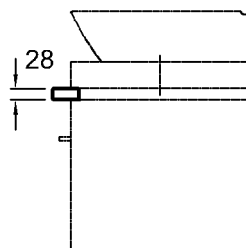

Bathroom range

Silk

± 0 = OKFFB

Model: **Towel rail**
Model no.: 516045
Surface: chrome-plated
Dimensions: 430 x 69 x 28 mm
Weight: 0,4 kg
Combinability: with all **wash basin plates**, installation on the side and **Varicor® shelf**, model no. 416036, of the Silk bathroom range.

± 0 = OKFFB

Model: **Towel rail**
Model no.: 516078
Surface: chrome-plated
Dimensions: 760 x 69 x 28 mm
Weight: 0,6 kg
Combinability: with all **wash basin plates**, model no. 816240, 816340, 816241, 816341, 816242, 816342, 816243, 816343, front installation and **Varicor® shelf**, model no. 416036, of the Silk bathroom range.