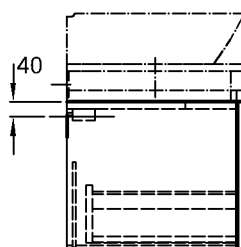

Bathroom range

Silk

Model:

Vanity unit

with 2 drawers,
2 handles chrome-plated

Model no. and
corpus/front:

816040 oak genuine wood
veneer
816041 wenge pangar
genuine wood
veneer

Dimensions:

816042 white high gloss
1400 x 470 x 400 mm

Weight:

42,8 kg

± 0 = OKFFB