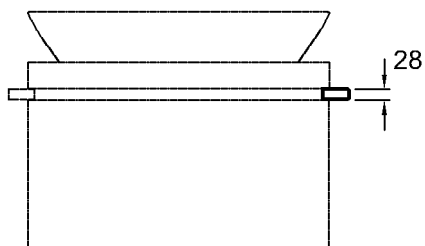

Silk

± 0 = OKFFB

Model: **Towel rail**
 Model no.: 516045
 Surface: chrome-plated
 Dimensions: 430 x 69 x 28 mm
 Weight: 0,4 kg
 Combinability: with all **wash basin plates**, installation on the side and **Varicor® shelf**, model no. 416036, of the Silk bathroom range.