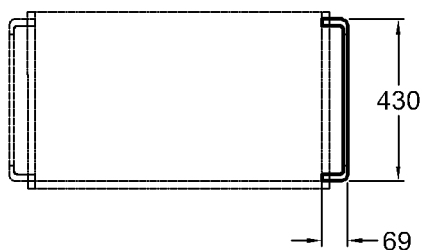

± 0 = OKFFB

Model: **Towel rail**
Model no.: 516045
Surface: chrome-plated
Dimensions: 430 x 69 x 28 mm
Weight: 0,4 kg
Combinability: with all **wash basin plates**, installation on the side and **Varicor® shelf**, model no. 416036, of the Silk bathroom range.