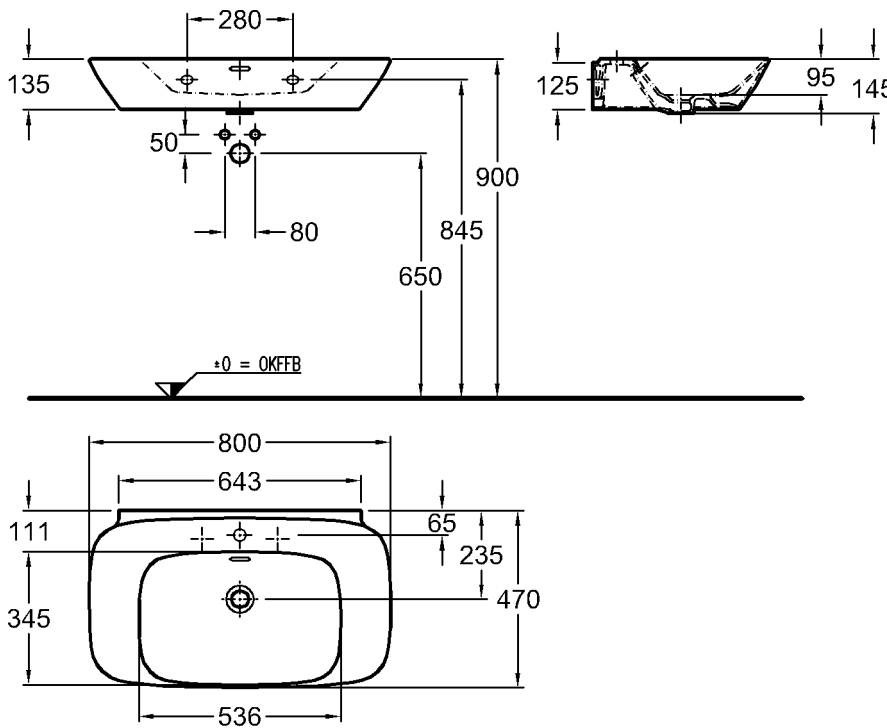

Bathroom range

Silk

Model:

Wash basin

CE, EN 32, 14 688
with overflow

Model no.: 121680

Dimensions: 800 x 470 mm

Material: Keralith (fine fire clay)

Weight: 20,5 kg

Combinability: with **pedestal**, model no. 292600, **half-pedestal**, model no. 292610, **wash basin plates**, model no. 816280, 816380, 816200, 816300, 816240, 816340, 816241, 816341, and **vanity units**, model no. 816080, 816081, 816082, 816010, 816011, 816012, 816040, 816041, 816042, of the Silk bathroom range.