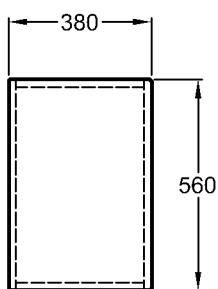

Optional:
Model: **Drawer inlet**
Model no.: 516060
Dimensions: 600 mm

Weights and dimensions are subject to the usual material specific tolerances of ± 2%.
The catalog drawings are on a scale of 1:20, unless noted otherwise.

Dimensions: 400 x 350 x 1715 mm
Weight: 38,0 kg

Bathroom range

Silk

Model: **Side unit, door hinge right/left** with 1 door, 2 shelves, handle chrome-plated

Model no. and corpus/front: 816050 oak genuine wood veneer
816051 wenge pangar genuine wood veneer

Dimensions: 400 x 350 x 1035 mm
Weight: 21,0 kg

Silk

Bathroom range

Silk

Model:

Stool
with drawer and castors,
that stop under load,
adjustable in two heights

Model no. and
corpus/front:

816070 oak genuine wood
veneer
816071 wenge pangar
genuine wood
veneer

Dimensions:

380 x 560 x 450/490 mm

Weight:

21,2 kg

Bathroom range

Silk

Model: **Illuminated mirror element**
right or left
T5-lamps, 21 W
Model no.: 816140
Frame: chrome-plated
Dimensions: 440 x 76 x 900 mm
Weight: 12,8 kg