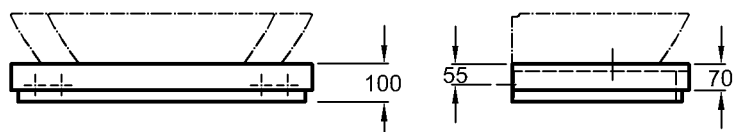

Bathroom range

Silk

Model: **Wash basin plate**
with centred siphon cut-out

Model no. and surface: 816280 oak genuine wood veneer
816380 wenge pangar genuine wood veneer

Dimensions: 800 x 470 x 100 mm

Weight: 8,5 kg

Combinability: with **wash basins**, model no. 121660, 121680, and all **vanity units**, model no. 816080, 816081, 816082, **towel rail**, model no. 516045, and **beauty module**, model no. 816250, 816350, of the Silk bathroom range.

± 0 = OKFFB

* Please use a tap with flexible connection pipes!

Individual mounting only in combination with mounting brackets:

Model: **Mounting brackets (2 pcs.)**

Model no.: 516200

Weight: 2,4 kg

Combinability: for **wash basin plates** of the Silk bathroom range for individual installation.

Model: **Wash basin plate**
with centred siphon cut-out,
incl. mounting brackets

Model no. and surface: 816200 oak genuine wood veneer
816300 wenge pangar genuine wood veneer

Dimensions: 1000 x 470 x 100 mm

Weight: 12,8 kg

Combinability: with **wash basins**, model no. 121680, 121600, and all **vanity units**, model no. 816010, 816011, 816012, **towel rail**, model no. 516045, and **beauty module**, model no. 816250, 816350, of the Silk bathroom range.

± 0 = OKFFB

* Please use a tap with flexible connection pipes!

Weights and dimensions are subject to the usual material specific tolerances of $\pm 2\%$.
The catalog drawings are on a scale of 1:20, unless noted otherwise.